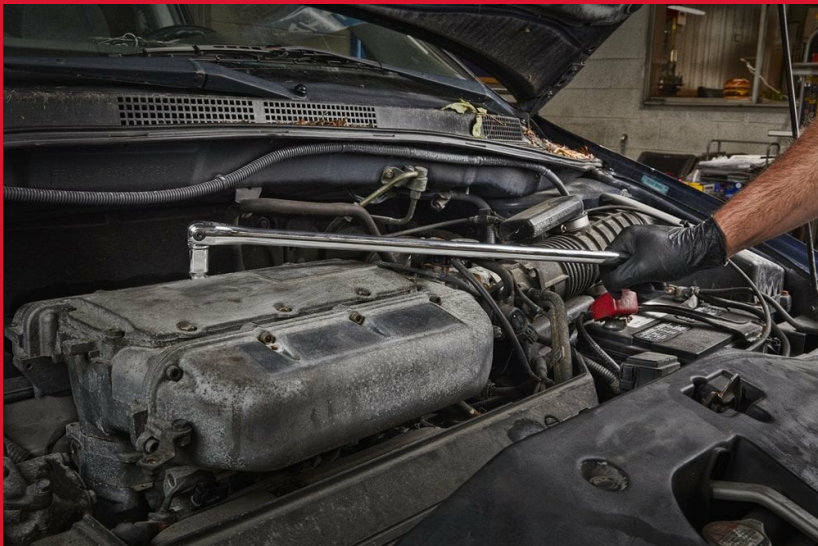

1/2 Drive Breaker Bar (24)

1/2" DRIVE BREAKER BAR

- Provides Extra leverage for tougher bolts.
- 180° swiveling head.

Article Number	4932471867
Length (mm)	610
Total length (mm)	610
Total length [inch]	24